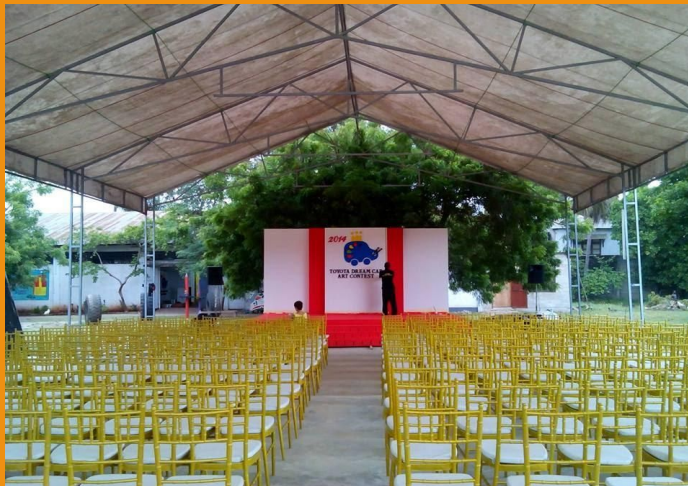

RENTAL SPACE

Available for Meetings, Concerts, Exhibitions, Conferences & Workshops

Nafasi Art Space offers you a convenient location to host event and activities at an affordable price. With both an indoor hall and a large outside compound Nafasi Art Space is ideal for hosting different types of occasions and events. We also have ample parking space and a 24hr security presence.

Outdoor space & Stage

- 322 Sq. Ft.
- Stage
- lights

Indoor hall

- 215 Sq. Ft.
- Lights
- Ceiling fans
- tables

In addition Nafasi can help you to organise visual and performing art events, concerts, training sessions, and workshops from our member artists and artists network. Nafasi can also offer additional services such as extra chairs, tables, projectors and sound equipment to help accommodate the events and occasions.